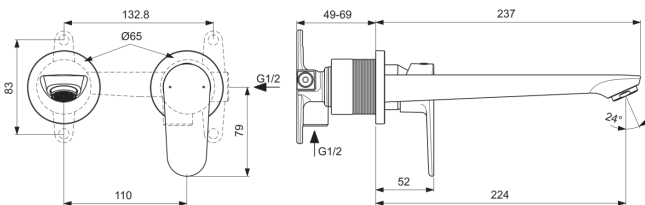

CERAFINE MODEL O

BD133XG

CERAFINE MODEL O | Wall-mounted basin mixer 175x237x111.5 mm, 224 mm spout projection in matt black finish, Kit 1 required (A1313), 5 l/min (3 bar), no waste | FirmaFlow

Image & drawing

General information

Product type:	Washbasin mixers
Sub product type:	Wall-mounted basin mixer
Brand:	Ideal Standard
Suite name:	CERAFINE MODEL O
Designer:	Ideal Standard
Colour:	XG - Matt Black
Surface finish effect:	matt
Height (mm):	111.5
Width (mm):	175
Length / Projection (mm):	237
Fixing method:	Kit 1 required
Recommended built-in kit 1:	A1313
Net weight (kg):	1.16
EAN code:	3800861101376

CERAFINE MODEL O

BD133XG

CERAFINE MODEL O | Wall-mounted basin mixer 175x237x111.5 mm, 224 mm spout projection in matt black finish, Kit 1 required (A1313), 5 l/min (3 bar), no waste | FirmaFlow

Product specifications